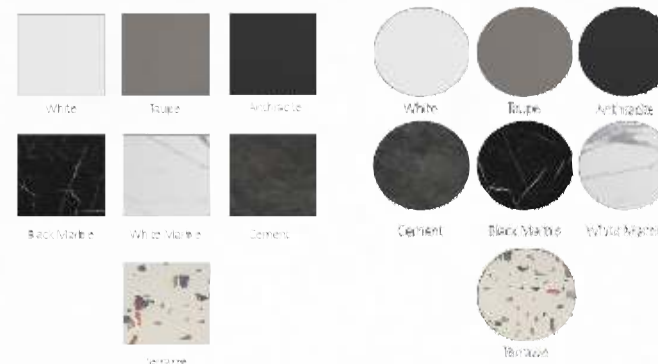

COMPACT TABLE TOP R70

Sizes available: 700mm

Finishes available: Anthracite, Taupe, Black Marble, White Marble, Cement