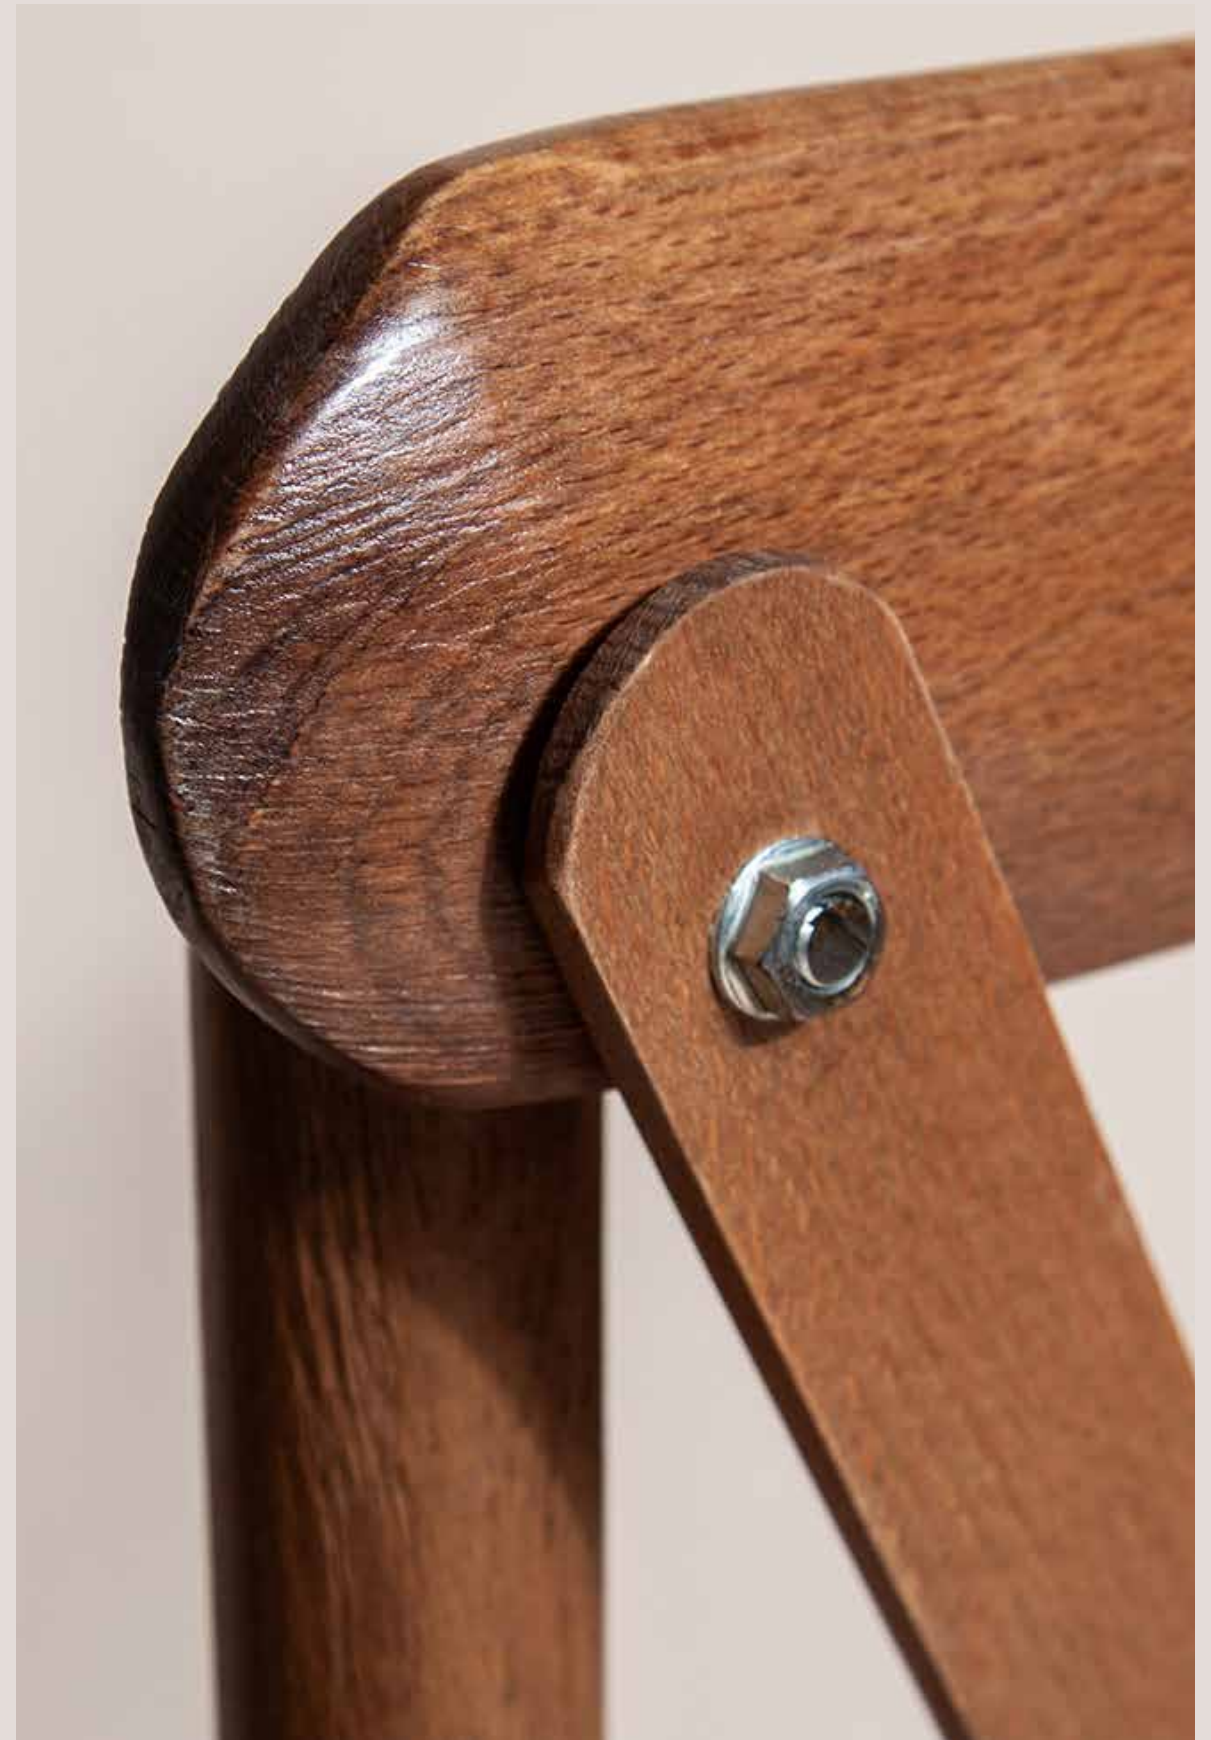

ROUND FOLDING TABLE

Add linen tablecloth in white, black or ivory

Sizes: 3ft, 4ft, 5ft, 6ft

Foldable: Easy to transport and store

OUTDOOR

RUSTIC FOLDING CHAIR

100% Beech Wood
Suitable outdoor and indoors
Foldable: Easy to transport and store

RUSTIC CROSS BACK

Smooth oak finish: durable, lightweight, stackable
Customisable seat pad colour and fabric: velvet, rattan, faux leather

OUTDOOR

RUSTIC BENCH

Strong, solid pine wood

Foldable: Easy to transport and store