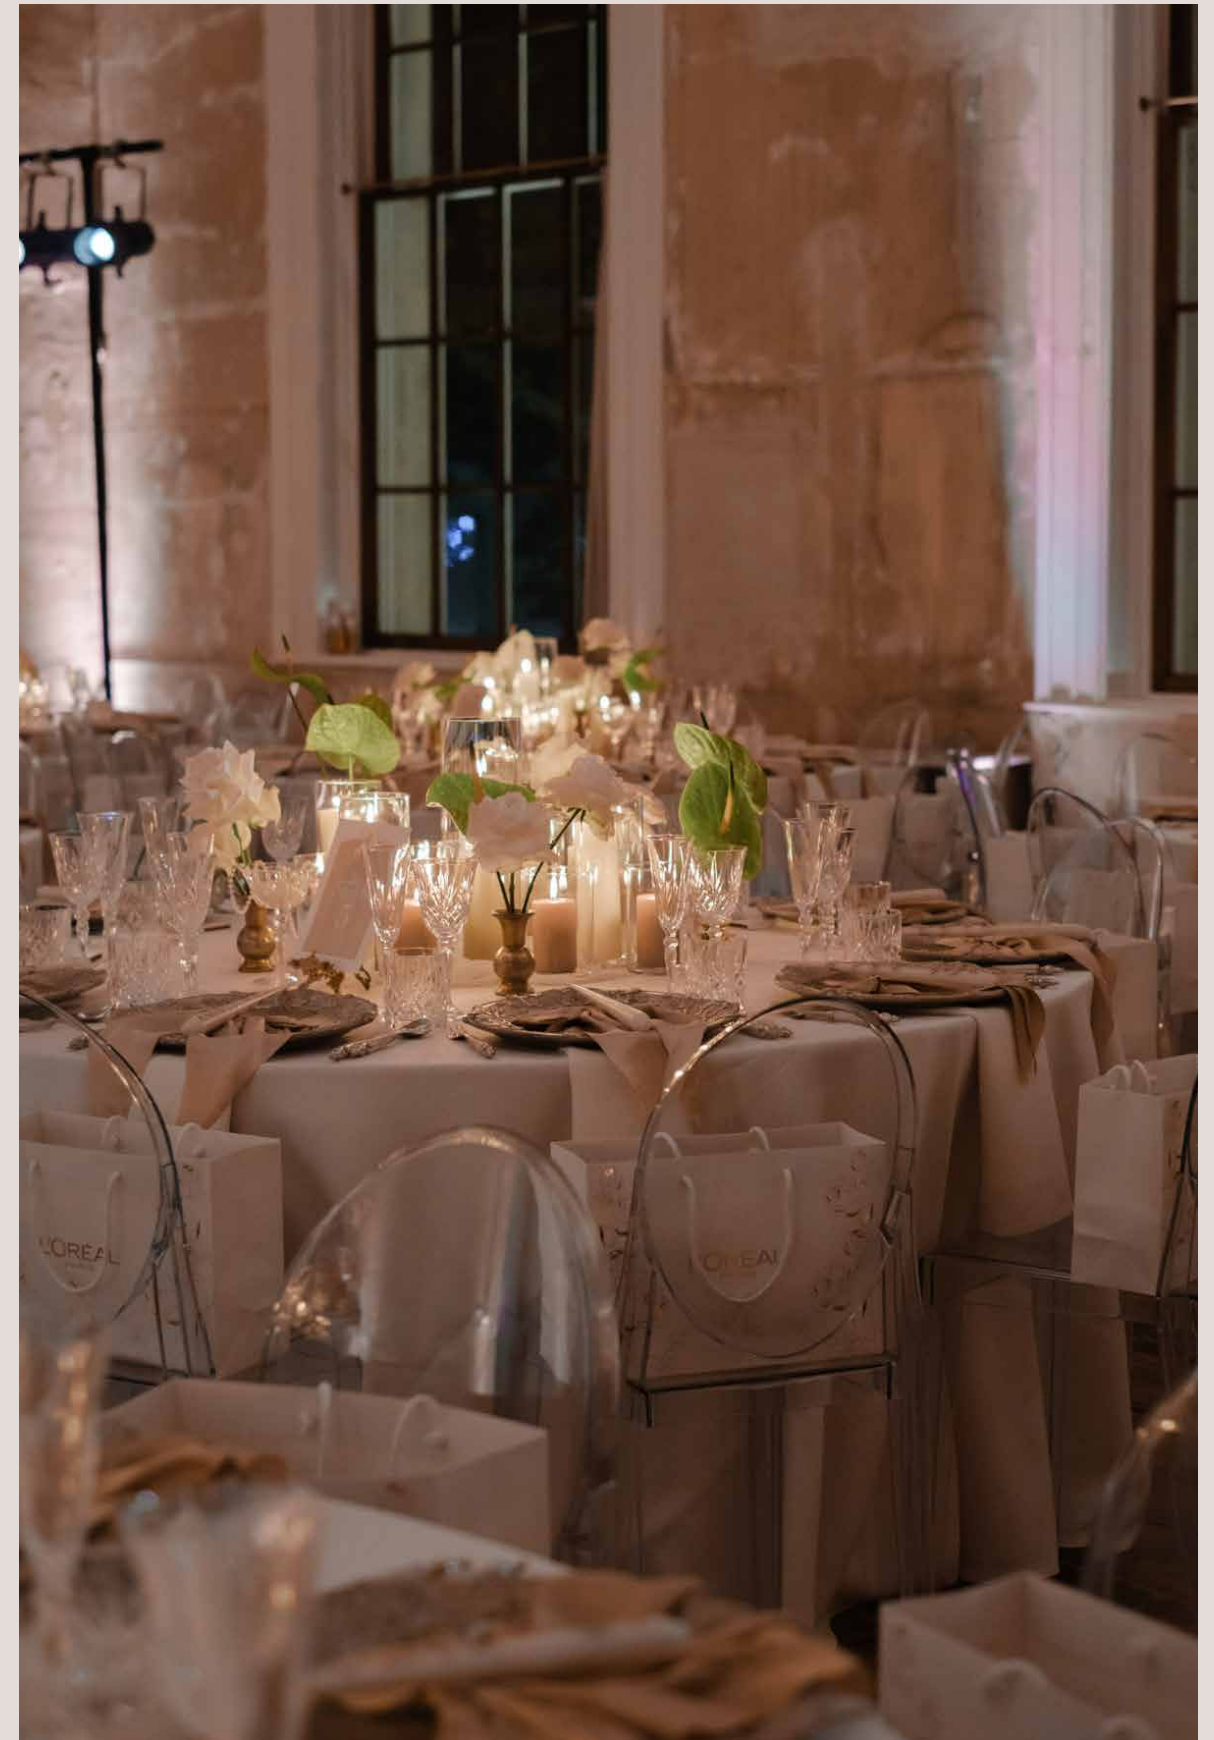

One-piece polycarbonate design: sleek, durable, and waterproof

Customisable seat pad

CHIAVARI

LIMEWASH

Smooth wooden beech frame: durable, lightweight, stackable

Customisable seat pad colour and fabric: velvet, rattan or faux leather